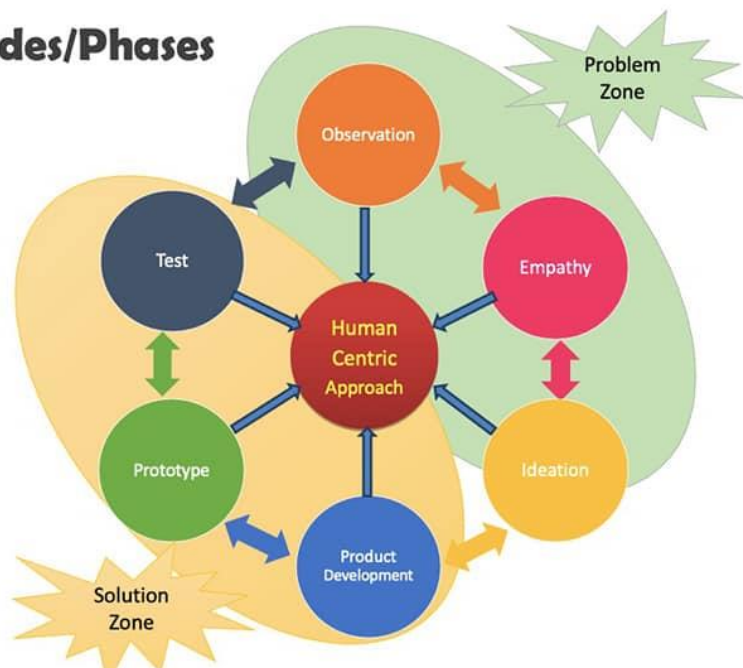

What is Design Thinking?

- ✓ *Mindset of creative process* for Problem Solving
- ✓ *Divergent – Convergent/Analysis - Synthesis*
- ✓ *Multidisciplinary approach*
- ✓ Seeing *Problems* as *Opportunities*
- ✓ Failure should be celebrated (*Build-Test-Fail-Iterate*)
- ✓ Can be applied to almost *any field*
- ✓ *Contextual approach* (not a template based)

© 2020 Innodesk Designation Services. All rights reserved.

Design Thinking: Modes/Phases

© 2015 Karmjitsinh Bihola. All rights reserved.